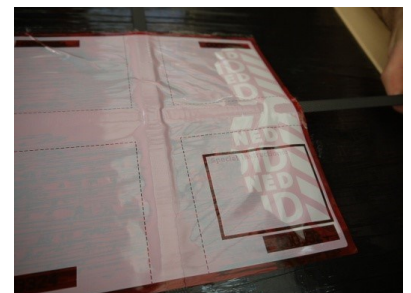

Protect banding and strapping of pallets to prevent removal of inner cartons

Pallets in transit are vulnerable to theft and tampering. One tamper evident label can protect 4 inner cartons on the pallet.

The label can be applied anytime in the transit stream: at the couriers, distribution center, cross docks etc. The label can go over or under the stretch wrap banding.

The individual details on the labels ensure they cannot be copied and used inappropriately.

Label Dimensions : 220mm x 220mm

500 labels per roll.

Label Options

- Writable area for couriers name
- Facility information, Bill of Lading/manifest and number of pcs on the pallet.
- Overprinted with custom logo, alpha numeric text, barcodes and sequential numbers
- Target areas for RFID and temperature Logger Coverage