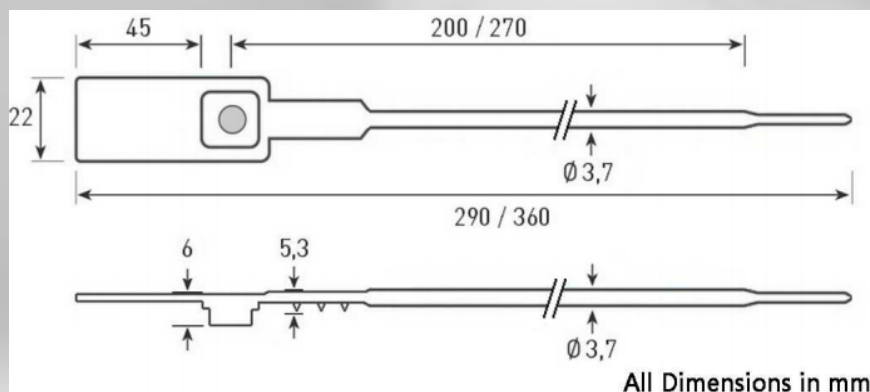

Evlock Pull Tight Security Seal (APT4006)

- Mail Sacks / Courier Bags
- Heavy Duty Bags
- Tanker Valves
- Milk Tankers
- Tractors and Trailers
- Secure Transportation

The Evlock security seal is a heavy duty plastic pull tight security seal with a steel locking insert. This seal has a 3.7mm smooth strap, making it user friendly. This seal will require a tool for removal

2 Sizes Available

S-290mm total length

L-360mm total length

Customisation Options

- Hot Foil or Thermal Transfer
- Logo, Serial Numbers, Barcodes

Material	Working Temperature	Breaking Strength	Colours	Packaging
Polypropylene body	-40 / +80c	30kgf	Red, Blue, Green, Yellow, Orange, White and Black	Mats of 10 Seals Cartons of 1,000
Stainless steel locking insert				